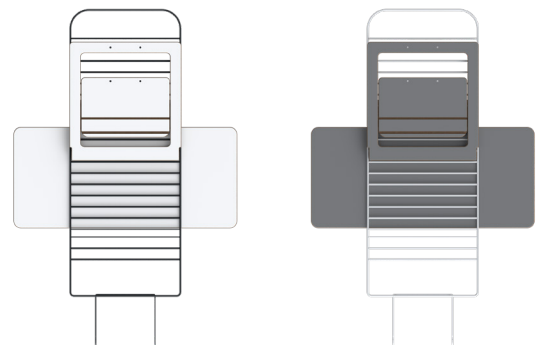

Standfriend

Elegant and ergonomic. Standfriend from Mousetrapper is the latest addition to our family of solutions to help you avoid unnecessary pain while working at the computer. By switching between standing and sitting, you feel better and have more stamina. Complete with a centered pointing device for an elegant, ergonomic solution – at home or at the office.

Benefits of Standfriend

We all feel better from a varied working position. Standfriend is an excellent solution to vary your working position easily. Intelligent design means that you can easily find the right working height for you. The generous keyboard platform provides space for your mobile phone, notes or water glass.

Standfriend is easy to store, and the folded, flat design does not take up much space. Hang it on the wall or put it away when you don't need it.

Facts

- » Width: 23.6 inch
- » Depth: 19.5 inch
- » Height: 26.8 inch
- » Weight: 14.3 lb
- » Working height: 59.1-74.8 inch
- » Max. screen size: 17"
- » Max. load: 15.0 lb

Two colors in one:

The desk is reversible; choose between a smooth White surface or an elegant Graphite Grey. Choose between black or light gray metal stand.

- » Model TB501: Black metal stand
- » Model TB502: Light gray metal stand